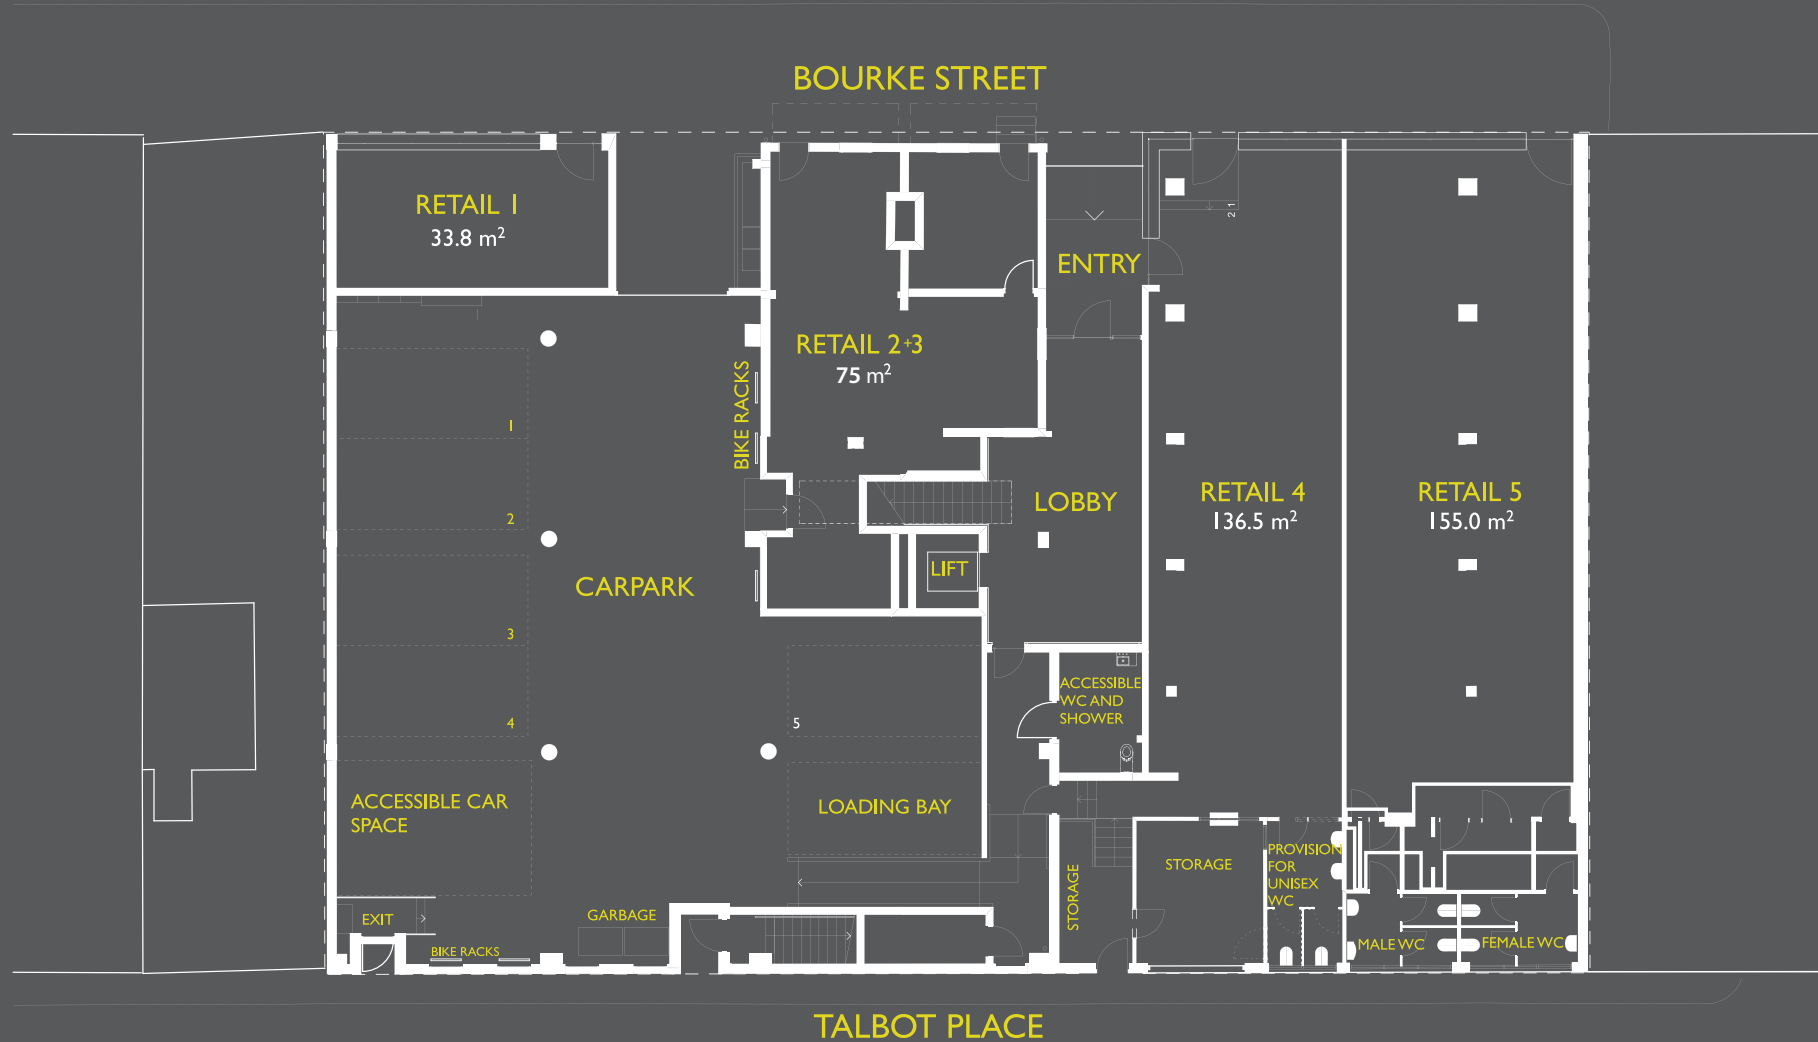

120 BOURKE

ALL THE CITY FRINGE HAS TO OFFER

Scale 0m 1 2 3 4 5 6